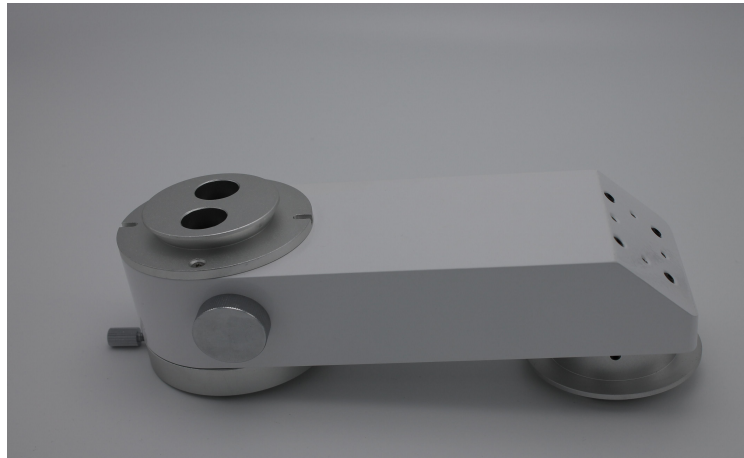

Our Standard Beam Splitter can fit

Topcon / CSO / Takagi / Inami / Huvitz / MediWorks Slit Lamp Microscope.

**Our Standard Beam Splitter can fit Topcon / CSO / Takagi / Inami / Huvitz / MediWorks Slit Lamp Microscope.**

**Beam Splitter for Haag-Streit BQ 900**

**Beam Splitter for Zeiss 115 Slit Lamp**

**Beam Splitter for Zeiss 120 Slit Lamp**

**Dual Port Beam Splitter for Zeiss / Topcon Surgical Microscope**

**CCD Adaptor for Zeiss / Moller / Leica Surgical Microscope**

**Beam Splitter Set for Video and Photo**

**CCD and DSLR Camera**