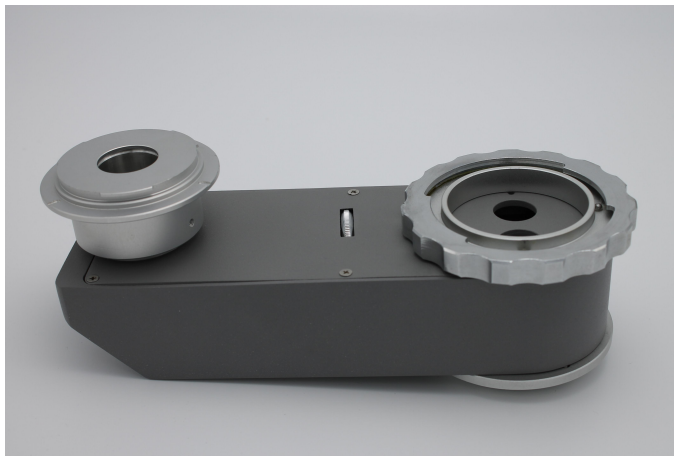

Our Standard Beam Splitter can fit

Topcon / CSO / Takagi / Inami / Huvitz / MediWorks Slit Lamp Microscope.

**Our Standard Beam Splitter can fit Topcon / CSO / Takagi / Inami / Huvitz / MediWorks Slit Lamp Microscope.**

**Beam Splitter for Haag-Streit BQ 900**

**Beam Splitter for Zeiss 115 Slit Lamp**

**Beam Splitter for Zeiss 120 Slit Lamp**

**Dual Port Beam Splitter for Zeiss / Topcon Surgical Microscope**

**CCD Adaptor for Zeiss / Moller / Leica Surgical Microscope**

**Beam Splitter Set for Video and Photo**

**CCD and DSLR Camera**